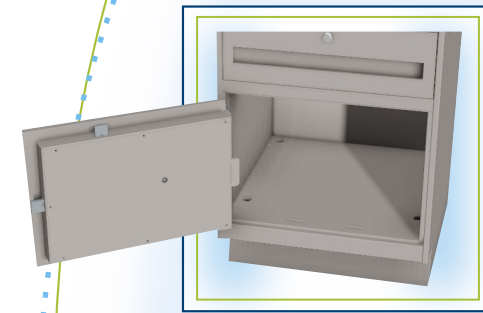

Custom Cabinet
Designs Available

7775 Cooper Road • Cincinnati, Ohio 45242
513-874-3733

www.Hamiltonsecuritysolutions.com