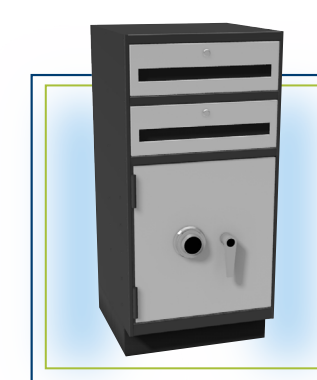

H403

500 Series Locker Units (sit down height of 27 1/2")

- **H501** – 2 drawer sit-down with 1 locker cabinet
- **H502** – 1 drawer sit-down with 2 locker cabinet
- **H503** – 1 drawer sit-down with 1 locker