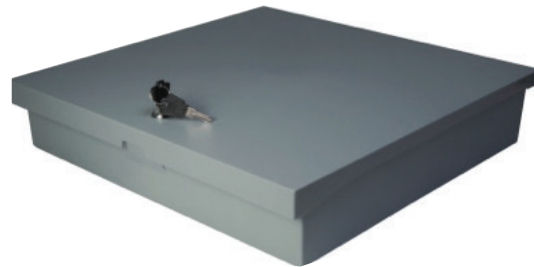

Cash Tray - 6 compartment

Cash Tray - 10 compartment

Locking lid; Tray sold separately

Coin Scoop - 3 compartment

Coin Sorter Tray

Custom Cabinet  
Designs Available

7775 Cooper Road • Cincinnati, Ohio 45242  
513-874-3733

- All of the units bodies are fully constructed with 16 gauge steel
- Replaceable drawer fronts
- Drawers include standard keylock
- Reversible cabinet and locker door swing
- Standup units are 38in tall by 18in wide with included 4in Base
- Sit down units are 27-1/2in tall by 18in wide (No base included)
- Lockers include full 1/4in thick body and 1/2in thick door construction
- Lockers include standard combination lock
- Bases include four leveling feet with 1-1/2in adjustment
- Optional stainless steel front panels available at no additional cost
- Standard colors: tan, putty, beige, charcoal grey, black, Gunnebo blue
- Custom colors available on request
- All drawers completely made of steel