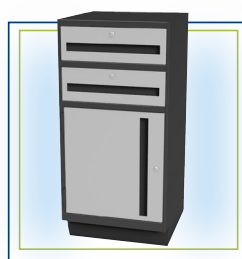

H103

200 Series Cabinet Units (Sit down height of 27 1/2")

- **H200** – 4 drawer sit-down
- **H201** – 2 drawer sit-down with 1 drawer cabinet
- **H202** – 1 drawer sit-down with 2 drawer cabinet
- **H203** – 1 drawer sit-down with 1 cabinet