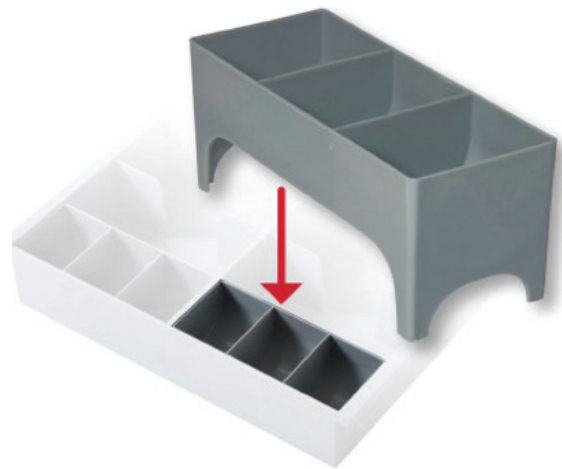

Cash Tray - 6 compartment

Cash Tray - 10 compartment

Locking lid; Tray sold separately

Coin Scoop - 3 compartment

Coin Sorter Tray

Custom Cabinet  
Designs Available

7775 Cooper Road • Cincinnati, Ohio 45242  
513-874-3733

- All of the units bodies are fully constructed with 16 gauge steel
- Replaceable drawer fronts
- Drawers include standard keylock
- Reversible cabinet and locker door swing
- Standup units are 38in tall by 18in wide with included 4in Base
- Sit down units are 27-1/2in tall by 18in wide (No base included)
- Lockers include full 1/4in thick body and 1/2in thick door construction
- Lockers include standard combination lock
- Bases include four leveling feet with 1-1/2in adjustment
- Optional stainless steel front panels available at no additional cost
- Standard colors: tan, putty, beige, charcoal grey, black, Gunnebo blue
- Custom colors available on request
- All drawers completely made of steel

#### 100 Series Cabinet Units (Stand up height of 38")

- **H100** – 5 drawer stand-up
- **H101** – 3 drawer stand-up with 2 drawer cabinet
- **H102** – 2 drawer stand-up with 2 drawer cabinet
- **H103** – 2 drawer stand-up with 1 cabinet