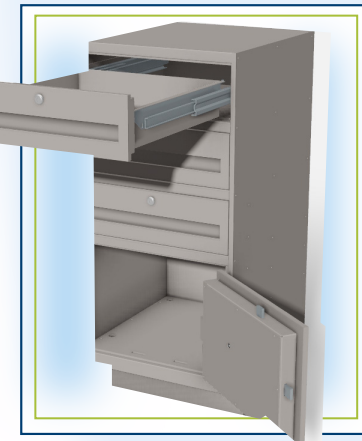

Custom Cabinet
Designs Available

7775 Cooper Road • Cincinnati, Ohio 45242
513-874-3733

www.Hamiltonsecuritysolutions.com